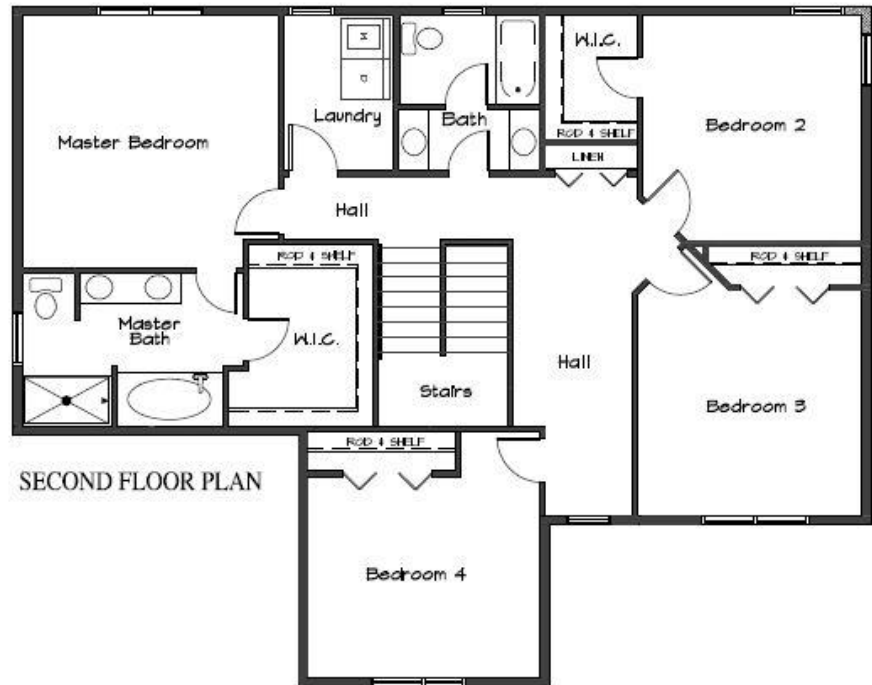

The Concord

4 Bedrooms | 2.5 Bathrooms | 3 Car Garage

Elevation A

2,663 finished square feet

The Concord

4 Bedrooms | 2.5 Bathrooms | 3 Car Garage

Plans, specifications, included features, available options and elevations are subject to change without notice. Front elevations and floor plans are artist drawings and may not be completely accurate. Builder License #BC627670.