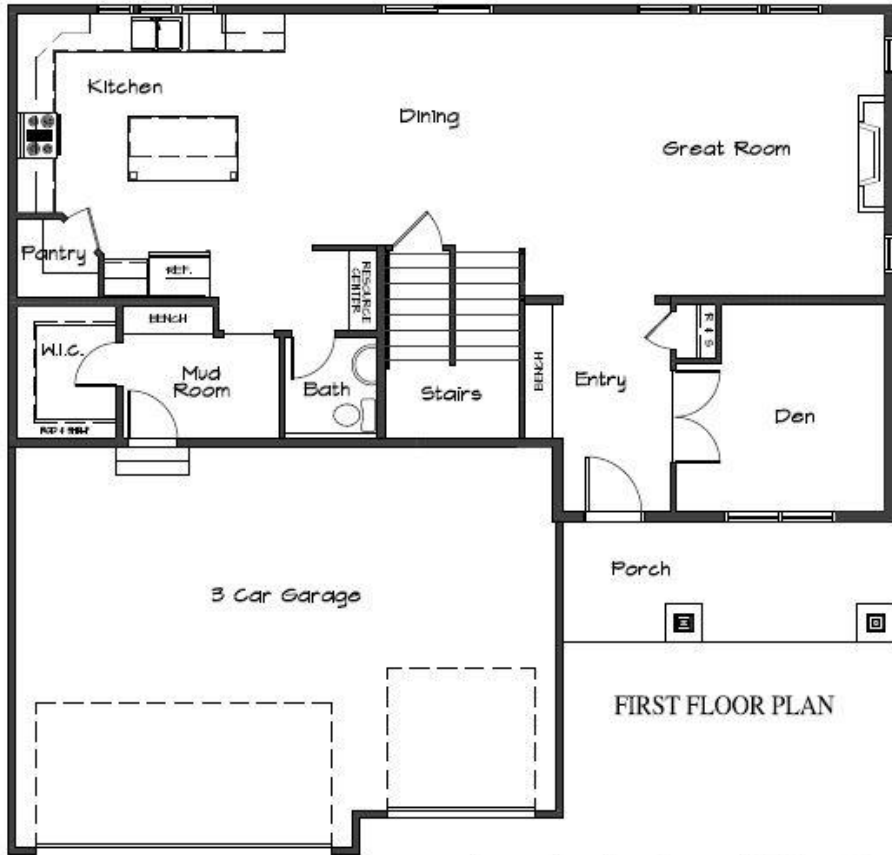

The Concord

4 Bedrooms | 2.5 Bathrooms | 3 Car Garage

Elevation A

2,663 finished square feet

The Concord

4 Bedrooms | 2.5 Bathrooms | 3 Car Garage

Plans, specifications, included features, available options and elevations are subject to change without notice. Front elevations and floor plans are artist drawings and may not be completely accurate. Builder License #BC627670.