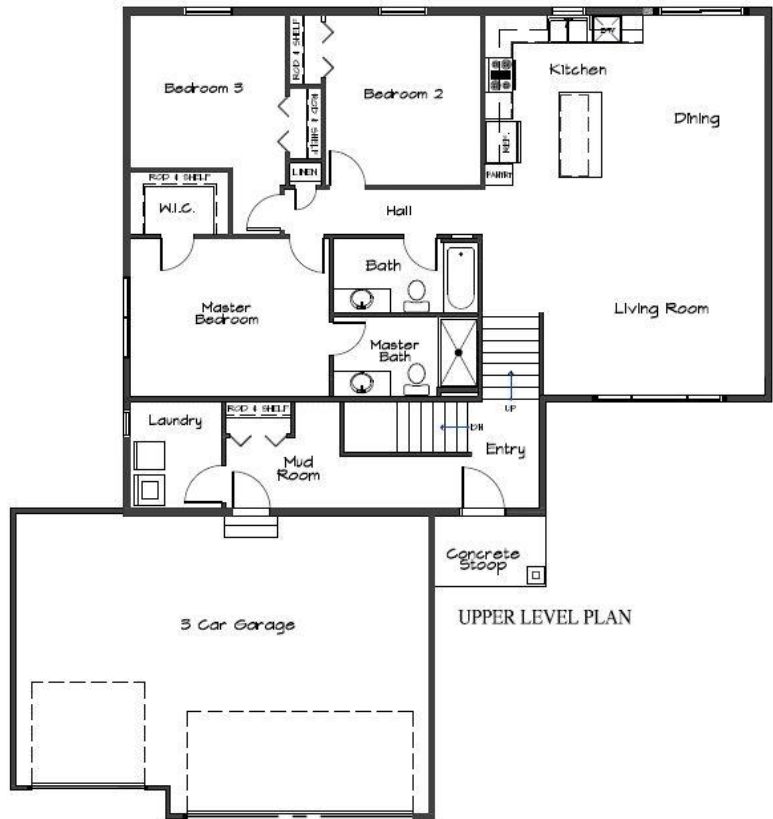

# The Fairfield

3 Bedrooms | 2 Bathrooms | 3 Car Garage  
Signature Series

## Elevation B

1,528 finished square feet

# The Fairfield

3 Bedrooms | 2 Bathrooms | 3 Car Garage  
Signature Series

UPPER LEVEL PLAN

LOWER LEVEL PLAN

Plans, specifications, included features, available options and elevations are subject to change without notice. Front elevations and floor plans are artist drawings and may not be completely accurate. Builder License #BC627670.