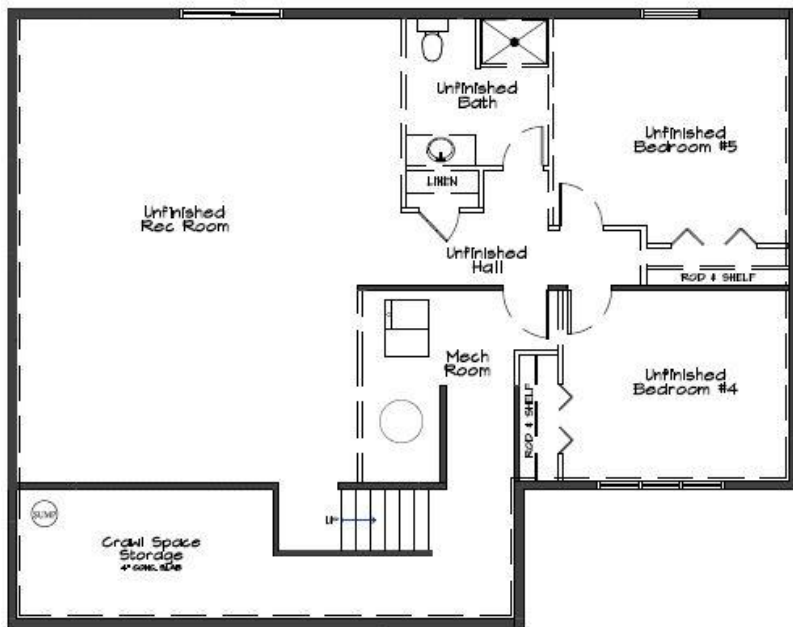

# The Fairfield

3 Bedrooms | 2 Bathrooms | 3 Car Garage  
Signature Series

## Elevation B

1,528 finished square feet

# The Fairfield

3 Bedrooms | 2 Bathrooms | 3 Car Garage  
Signature Series

UPPER LEVEL PLAN

LOWER LEVEL PLAN

Plans, specifications, included features, available options and elevations are subject to change without notice. Front elevations and floor plans are artist drawings and may not be completely accurate. Builder License #BC627670.