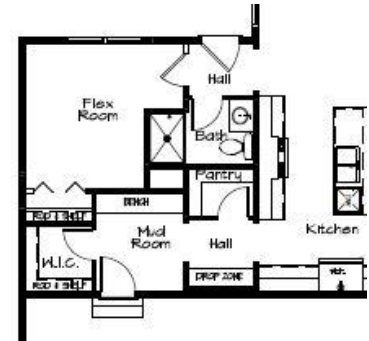

The Oxford

4 Bedrooms | 2.5 Bathrooms | 3 Car Garage

Elevation A

2,691 finished square feet

The Oxford

4 Bedrooms | 2.5 Bathrooms | 3 Car Garage

OPTIONAL 3/4 BATH

SECOND FLOOR PLAN