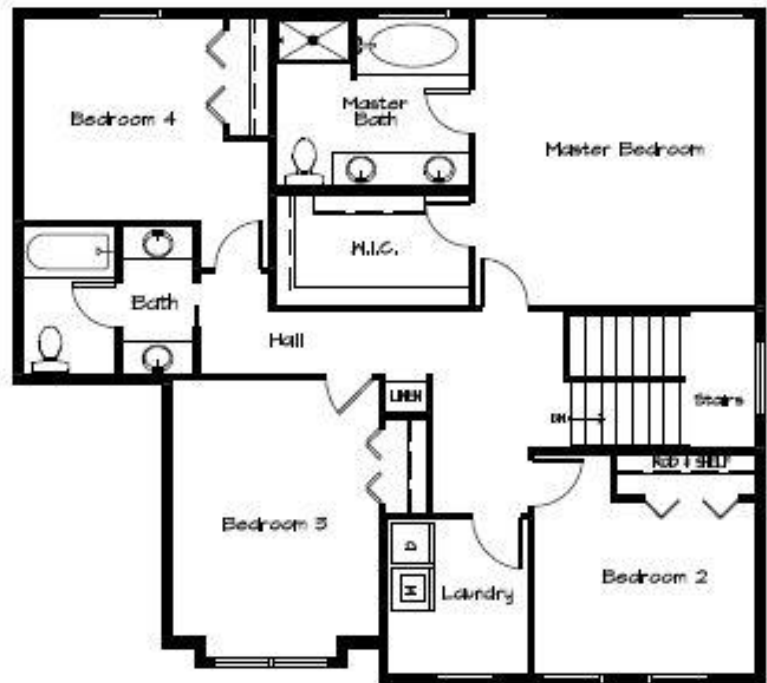

The Oxford

4 Bedrooms | 2.5 Bathrooms | 3 Car Garage

Elevation A

2,691 finished square feet

The Oxford

4 Bedrooms | 2.5 Bathrooms | 3 Car Garage

OPTIONAL 3/4 BATH

SECOND FLOOR PLAN