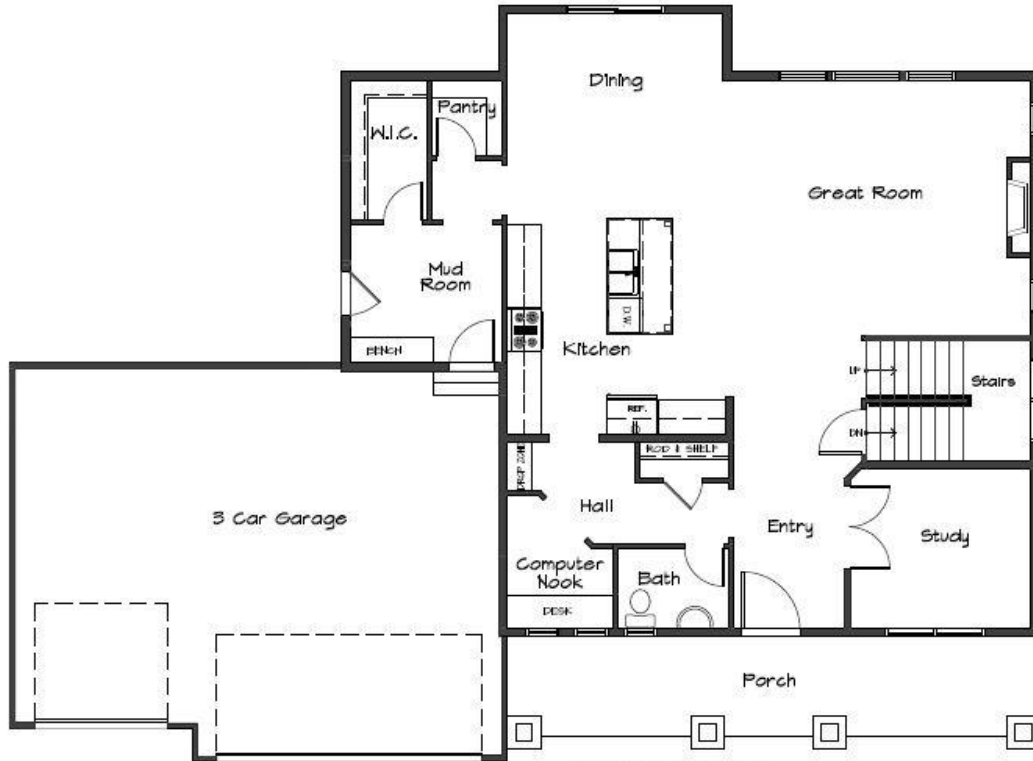

The Richmond

4 Bedrooms | 2.5 Bathrooms | 3 Car Garage

Elevation A

2,641 finished square feet

The Richmond

4 Bedrooms | 2.5 Bathrooms | 3 Car Garage

FIRST FLOOR PLAN

SECOND FLOOR PLAN