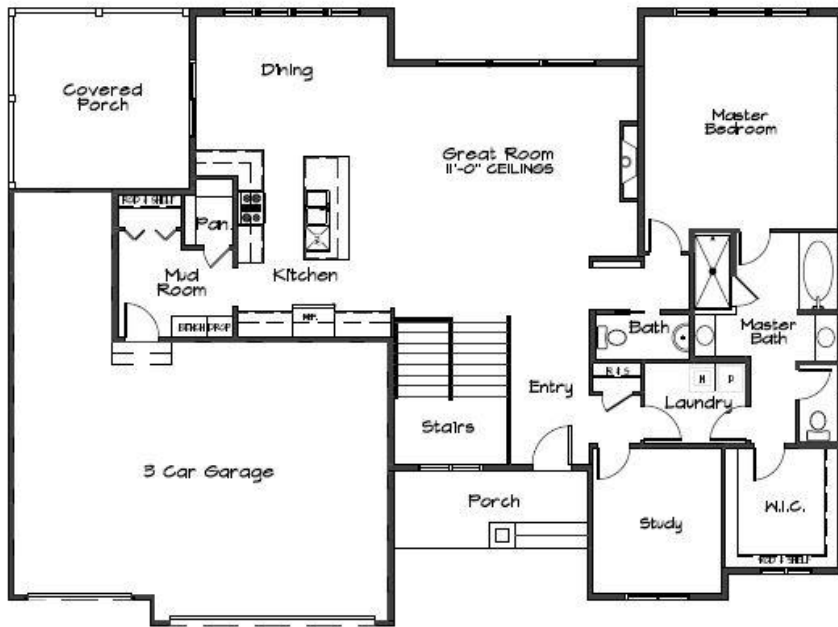

The Rockingham

3 Bedrooms | 2.5 Bathrooms | 3 Car Garage

Elevation A

3,508 finished square feet

The Rockingham

3 Bedrooms | 2.5 Bathrooms | 3 Car Garage

FIRST FLOOR PLAN
3,508 SF

OPTIONAL FIRST FLOOR PLAN
3,718 SF

BASEMENT FLOOR PLAN

OPTIONAL BASEMENT FLOOR PLAN