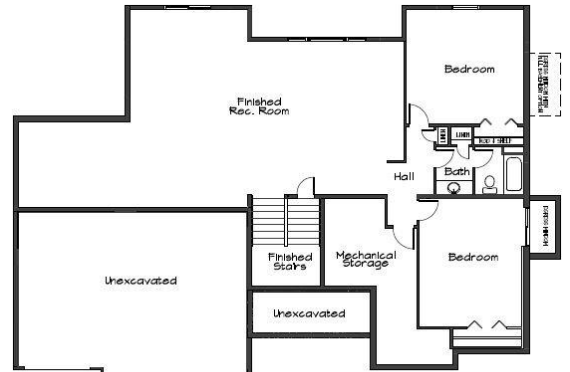

The Rockingham

3 Bedrooms | 2.5 Bathrooms | 3 Car Garage

Elevation A

3,508 finished square feet

The Rockingham

3 Bedrooms | 2.5 Bathrooms | 3 Car Garage

FIRST FLOOR PLAN
3,508 SF

OPTIONAL FIRST FLOOR PLAN
3,718 SF

BASEMENT FLOOR PLAN

OPTIONAL BASEMENT FLOOR PLAN