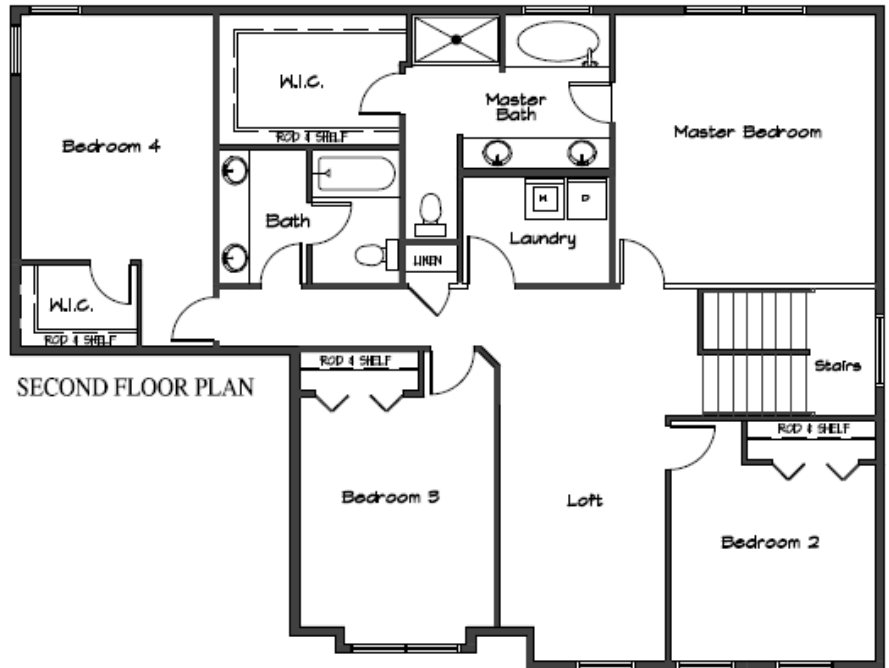

The Watkins

4 Bedrooms | 2.5 Bathrooms | 3 Car Garage

Elevation A

3,074 finished square feet

The Watkins

4 Bedrooms | 2.5 Bathrooms | 3 Car Garage

FIRST FLOOR PLAN

OPTIONAL 3/4 BATH

JUNIOR SUITE OPTION

SECOND FLOOR PLAN

SECOND FLOOR PLAN