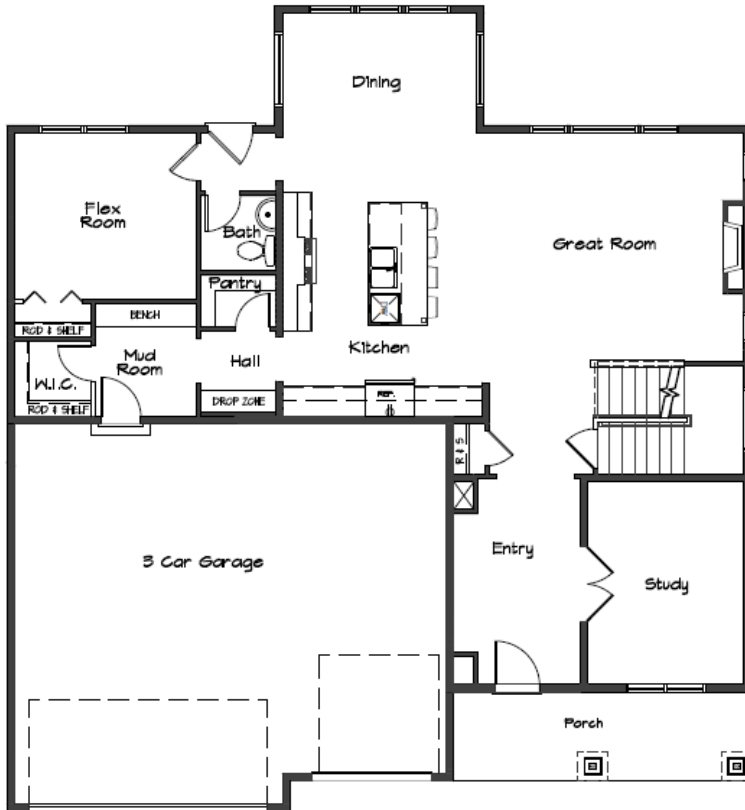

The Watkins

4 Bedrooms | 2.5 Bathrooms | 3 Car Garage

Elevation A

3,074 finished square feet

The Watkins

4 Bedrooms | 2.5 Bathrooms | 3 Car Garage

FIRST FLOOR PLAN

OPTIONAL 3/4 BATH

JUNIOR SUITE OPTION

SECOND FLOOR PLAN

SECOND FLOOR PLAN