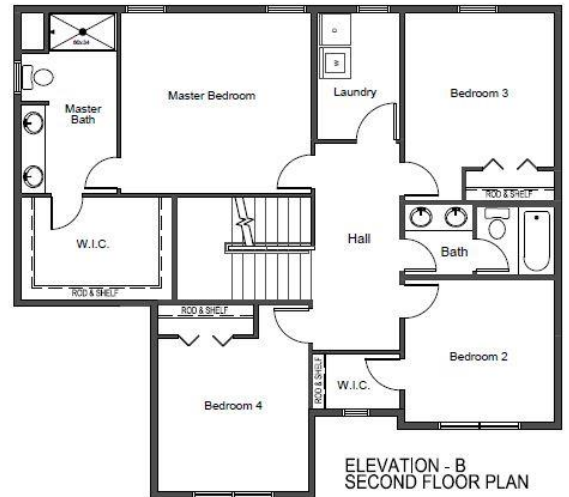

The Rockford

3-4 Bedrooms | 2.5 Bathrooms | 3 Car Garage

Elevation A

2,068 finished square feet
3 Bedroom

Elevation B

2,232 finished square feet
4 Bedroom

The Rockford

3-4 Bedrooms | 2.5 Bathrooms | 3 Car Garage

ELEVATION - B
OPTIONAL MASTER BATH

ELEVATION - B
SECOND FLOOR PLAN

ELEVATION - A
SECOND FLOOR PLAN

ELEVATION - A
OPTIONAL MASTER BATH