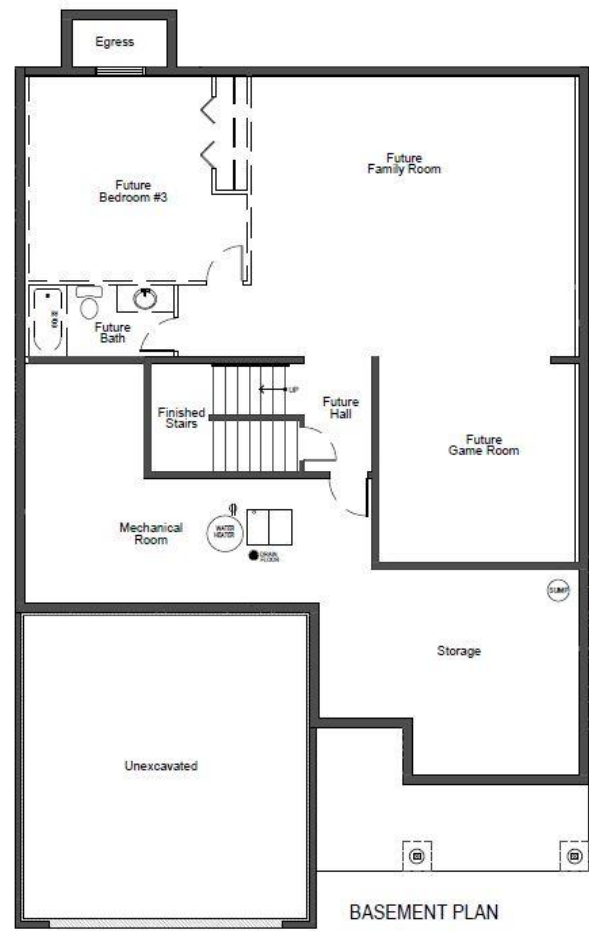

# The Bradford

2 Bedroom | 2 Bathrooms | 2 Car Garage

1,816 finished square feet

# The Bradford

2 Bedrooms | 2 Bathrooms | 2 Car Garage

FIRST FLOOR PLAN

BASEMENT PLAN

Plans, specifications, included features, available options and elevations are subject to change without notice. Front elevations and floor plans are artist drawings and may not be completely accurate. Builder License #BC627670.