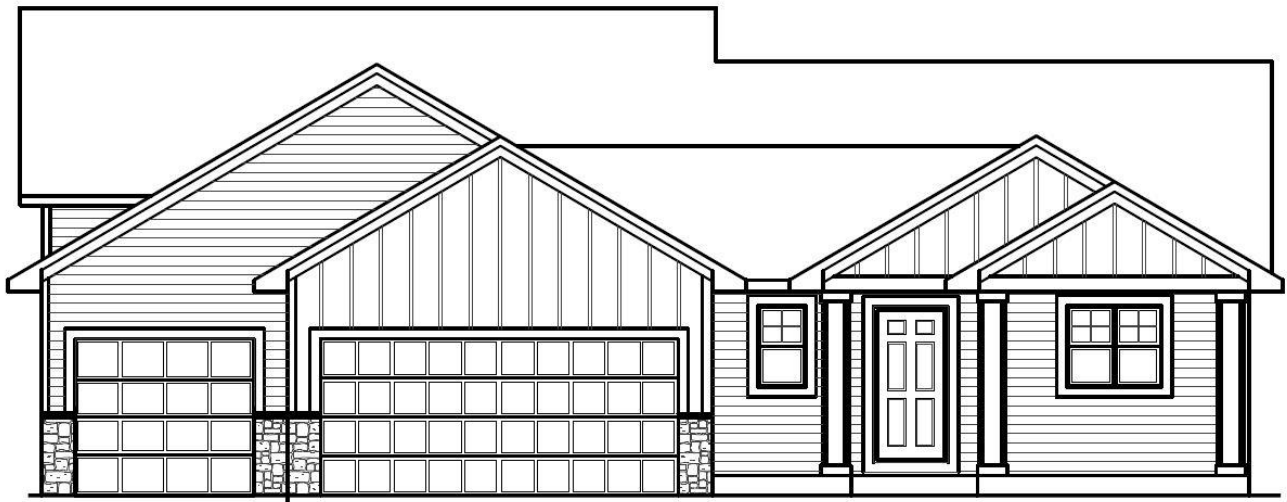

The Cydney

3 Bedrooms | 2 Bathrooms | 3 Car Garage

Signature Series

Elevation A

1,706 finished square feet

Elevation B

1,706 finished square feet

The Cydney

3 Bedrooms | 2 Bathrooms | 3 Car Garage
Signature Series

UPPER LEVEL PLAN

LOWER LEVEL PLAN