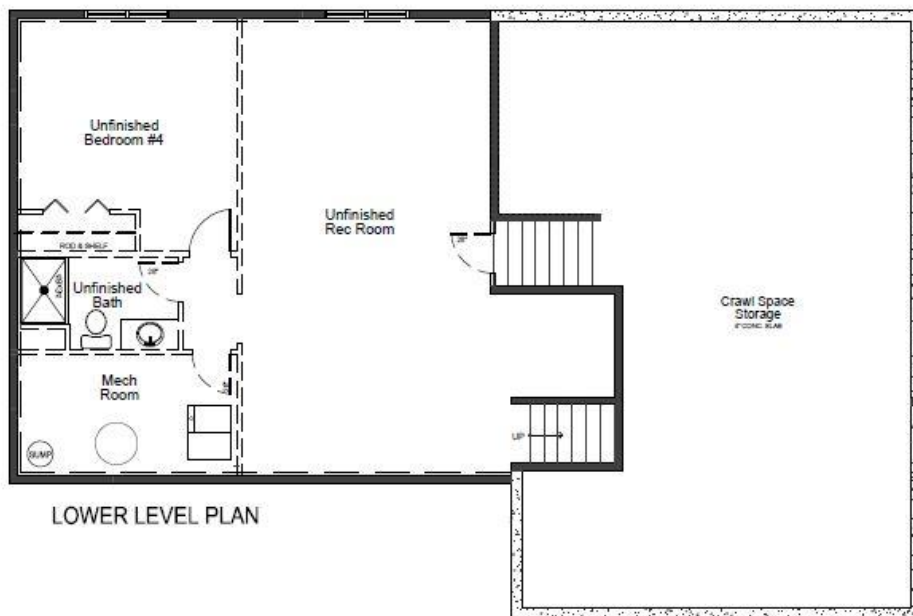

The Cydney

3 Bedrooms | 2 Bathrooms | 3 Car Garage

Signature Series

Elevation A

1,706 finished square feet

Elevation B

1,706 finished square feet

The Cydney

3 Bedrooms | 2 Bathrooms | 3 Car Garage
Signature Series

UPPER LEVEL PLAN

LOWER LEVEL PLAN