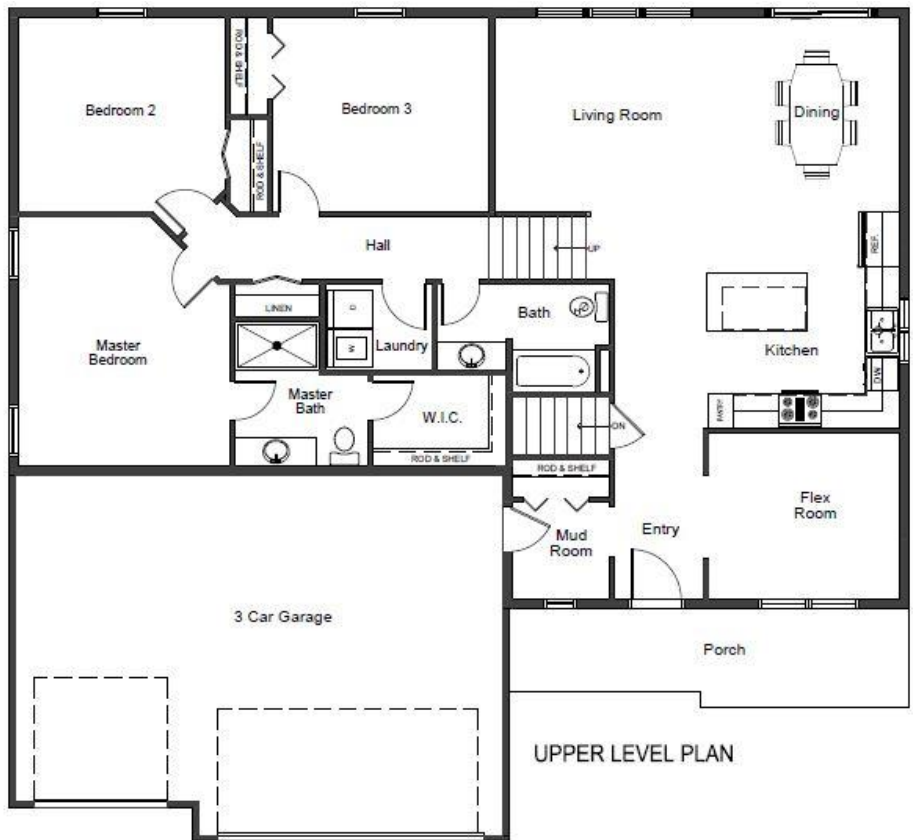

The Cydney

3 Bedrooms | 2 Bathrooms | 3 Car Garage

Signature Series

Elevation A

1,706 finished square feet

Elevation B

1,706 finished square feet

The Cydney

3 Bedrooms | 2 Bathrooms | 3 Car Garage
Signature Series

UPPER LEVEL PLAN

LOWER LEVEL PLAN