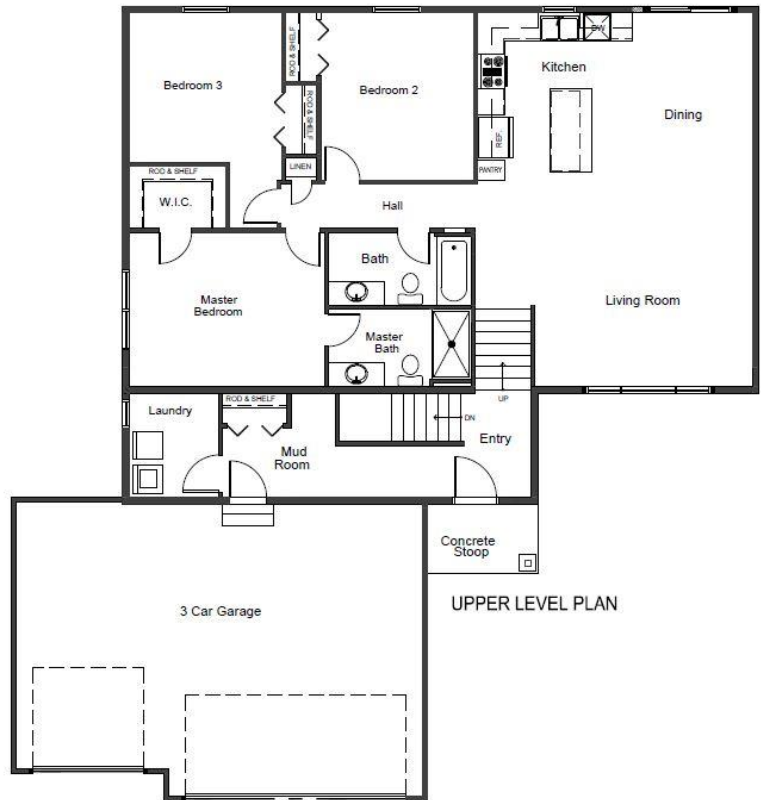

The Fairfield

3 Bedrooms | 2 Bathrooms | 3 Car Garage
Signature Series

Elevation A
1,528 finished square feet

Elevation B
1,528 finished square feet

The Fairfield

3 Bedrooms | 2 Bathrooms | 3 Car Garage
Signature Series

UPPER LEVEL PLAN

LOWER LEVEL PLAN