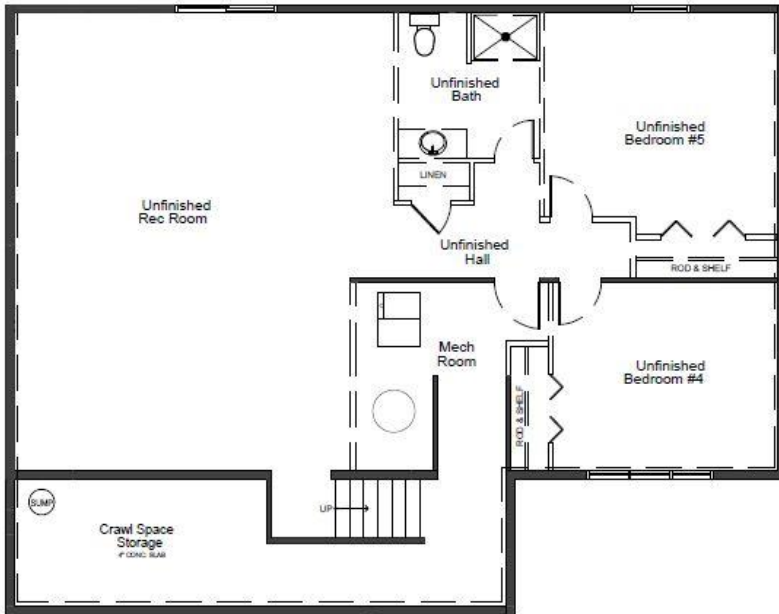

The Fairfield

3 Bedrooms | 2 Bathrooms | 3 Car Garage
Signature Series

Elevation A
1,528 finished square feet

Elevation B
1,528 finished square feet

The Fairfield

3 Bedrooms | 2 Bathrooms | 3 Car Garage
Signature Series

UPPER LEVEL PLAN

LOWER LEVEL PLAN