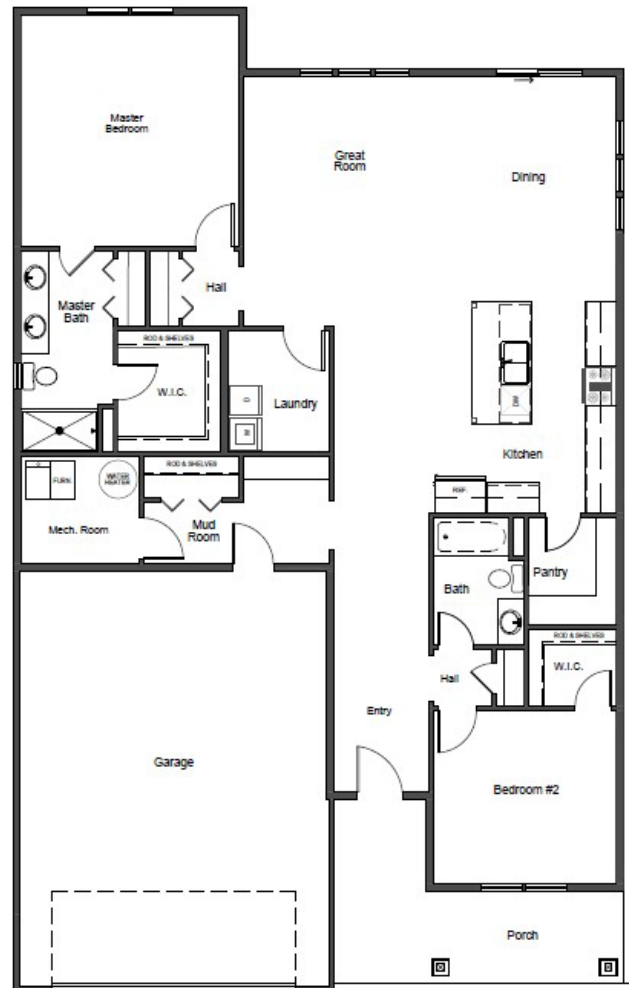

# The Raleigh

2 Bedroom | 2 Bathrooms | 2 Car Garage

1,752 finished square feet

# The Raleigh

2 Bedrooms | 2 Bathrooms | 2 Car Garage

ELEVATION - A  
FIRST FLOOR PLAN

ELEVATION - B  
FIRST FLOOR PLAN

OPTIONAL MASTER BATH

OPTIONAL COVERED PATIO