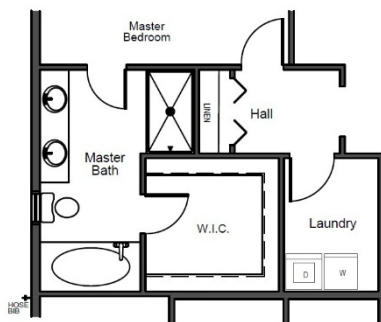

# The Raleigh

2 Bedroom | 2 Bathrooms | 2 Car Garage

1,752 finished square feet

# The Raleigh

2 Bedrooms | 2 Bathrooms | 2 Car Garage

ELEVATION - A  
FIRST FLOOR PLAN

ELEVATION - B  
FIRST FLOOR PLAN

OPTIONAL MASTER BATH

OPTIONAL COVERED PATIO