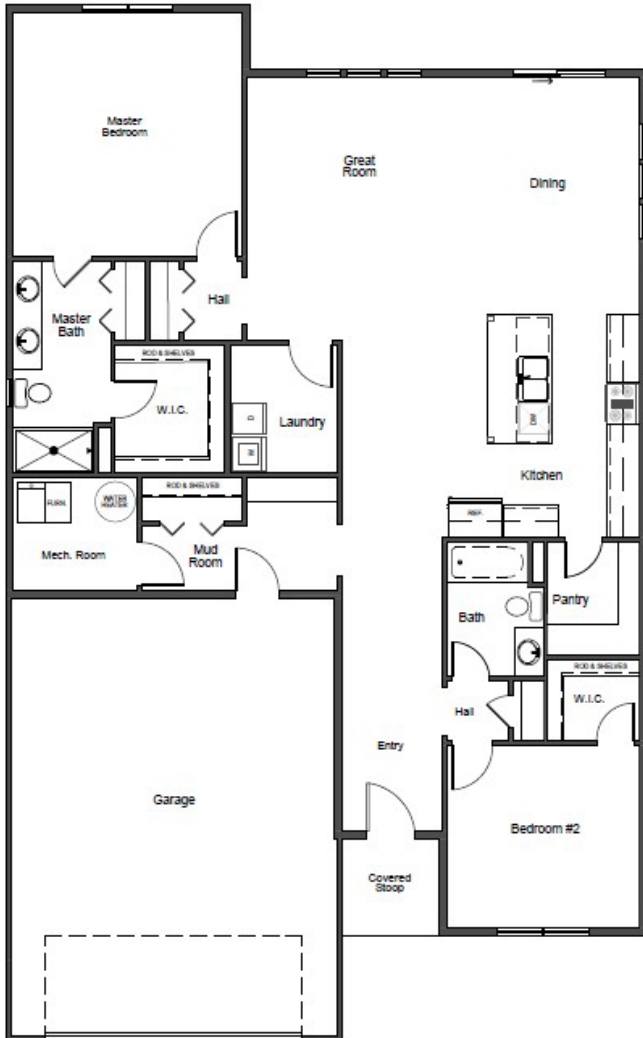

# The Raleigh

2 Bedroom | 2 Bathrooms | 2 Car Garage

1,752 finished square feet

# The Raleigh

2 Bedrooms | 2 Bathrooms | 2 Car Garage

ELEVATION - A  
FIRST FLOOR PLAN

ELEVATION - B  
FIRST FLOOR PLAN

OPTIONAL MASTER BATH

OPTIONAL COVERED PATIO