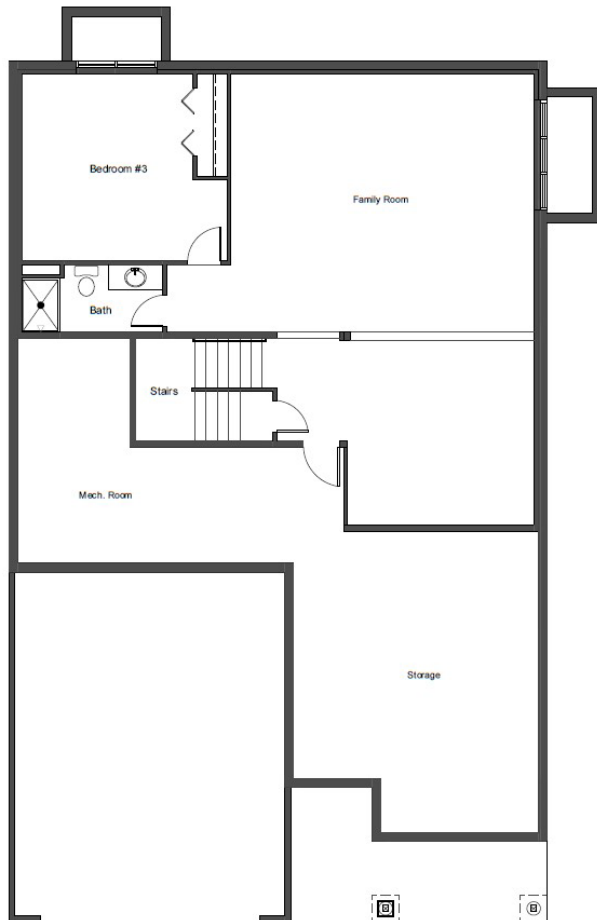

# 17905 Greeley Place

Summers Creek Lakeville, MN

**3,042 Finished Square Feet**

**3 Bedroom/3 Bath**

**James Hardie Color Plus Siding**

**Custom Cabinetry**

**Engineered Wood Floors**

**Stainless Steel Frigidaire Appliances**

Floor plans, front elevations, options, upgrades, specifications, incentives, promotions and availability are subject to change without notice. Finished square footage and dimensions are approximate and subject to change without notice. Photos and/or illustrations may not depict actual home plan configuration and/or details and may show available options and upgrades not included in the current base price of the home. Builder License #BC627670.

# The Virginia

3 Bedrooms 3 Bathrooms 2 Car Garage

Lower Level Layout

Main Floor Layout