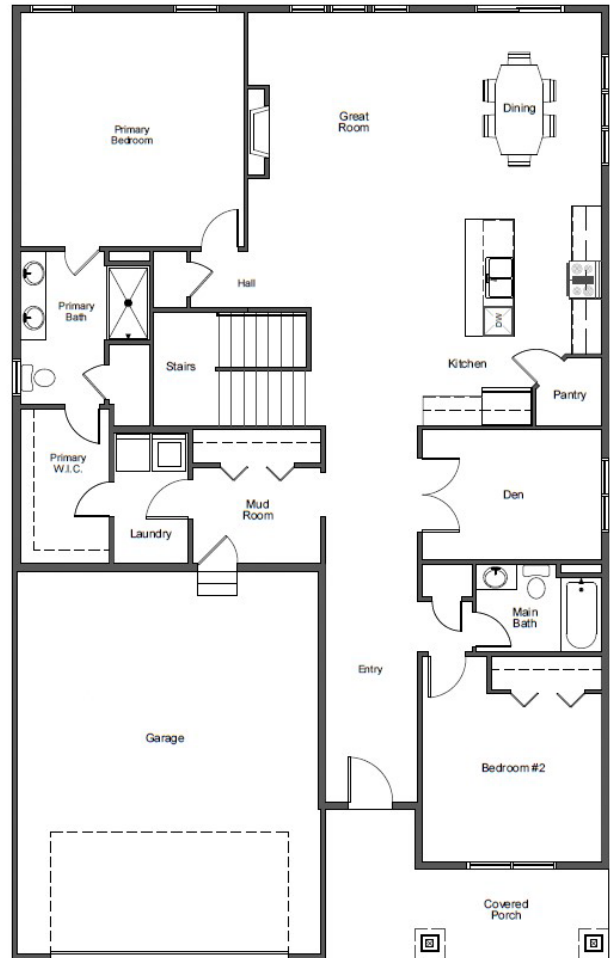

# 17905 Greeley Place

Summers Creek Lakeville, MN

**3,042 Finished Square Feet**

**3 Bedroom/3 Bath**

**James Hardie Color Plus Siding**

**Custom Cabinetry**

**Engineered Wood Floors**

**Stainless Steel Frigidaire Appliances**

Floor plans, front elevations, options, upgrades, specifications, incentives, promotions and availability are subject to change without notice. Finished square footage and dimensions are approximate and subject to change without notice. Photos and/or illustrations may not depict actual home plan configuration and/or details and may show available options and upgrades not included in the current base price of the home. Builder License #BC627670.

# The Virginia

3 Bedrooms 3 Bathrooms 2 Car Garage

Lower Level Layout

Main Floor Layout