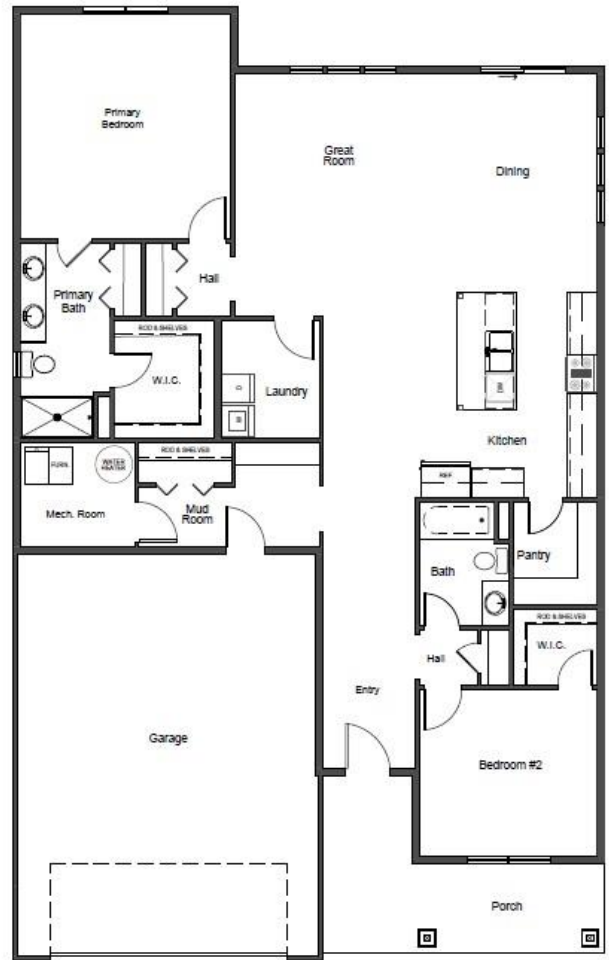

# The Raleigh

2 Bedroom 2 Bathrooms 2 Car Garage

Elevation A  
1,752 finished square feet

Elevation B

# The Raleigh

2 Bedrooms 2 Bathrooms 2 Car Garage

ELEVATION - A  
FIRST FLOOR PLAN

ELEVATION - B  
FIRST FLOOR PLAN

## OPTIONAL PRIMARY BATH