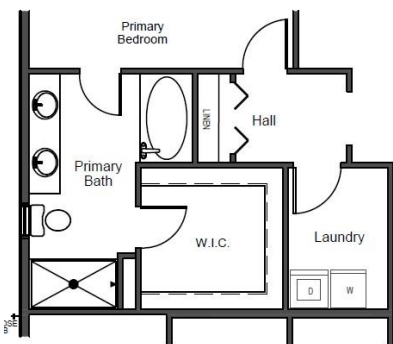

# The Raleigh

2 Bedroom 2 Bathrooms 2 Car Garage

Elevation A  
1,752 finished square feet

Elevation B

# The Raleigh

2 Bedrooms 2 Bathrooms 2 Car Garage

ELEVATION - A  
FIRST FLOOR PLAN

ELEVATION - B  
FIRST FLOOR PLAN

## OPTIONAL PRIMARY BATH